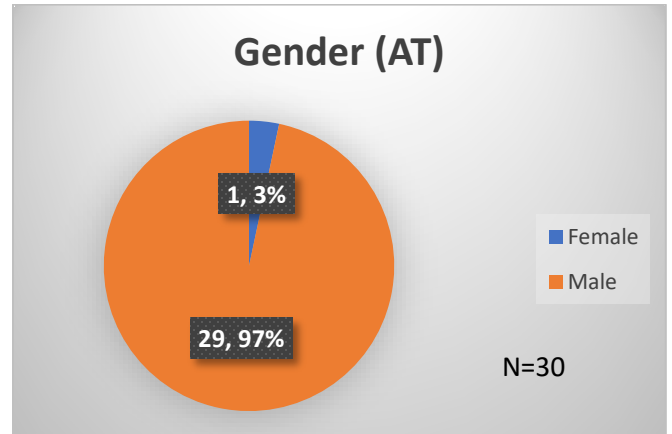

Daily Data Dashboard – October 17, 2023

Demographics for JTDC Population

Tuesday Morning Midnight Count

Total # of probation Involved youth¹: 1,307

¹ Probation Active: Any youth who is pending sentencing with an active social history, has been formally placed on probation or supervision with Cook County Juvenile Probation on the date of the report.