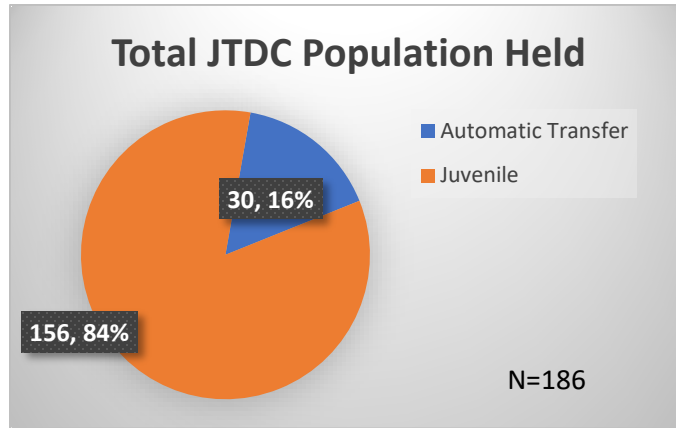

Daily Data Dashboard – October 17, 2023

Demographics for JTDC Population

Tuesday Morning Midnight Count

Total # of probation Involved youth¹: 1,307

¹ Probation Active: Any youth who is pending sentencing with an active social history, has been formally placed on probation or supervision with Cook County Juvenile Probation on the date of the report.