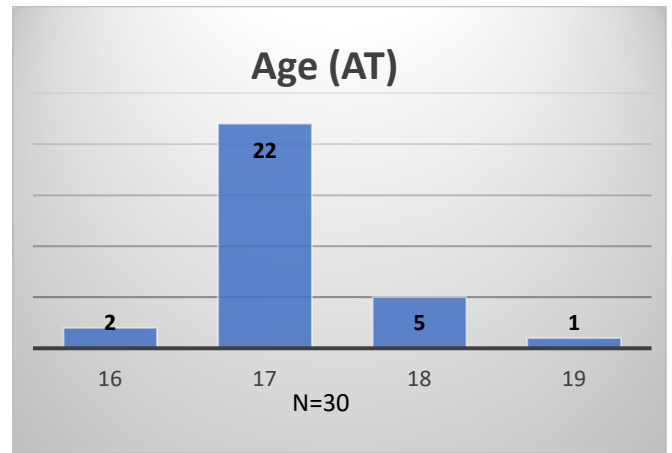

Daily Data Dashboard – October 17, 2023

Demographics for JTDC Population

Tuesday Morning Midnight Count

Total # of probation Involved youth¹: 1,307

¹ Probation Active: Any youth who is pending sentencing with an active social history, has been formally placed on probation or supervision with Cook County Juvenile Probation on the date of the report.