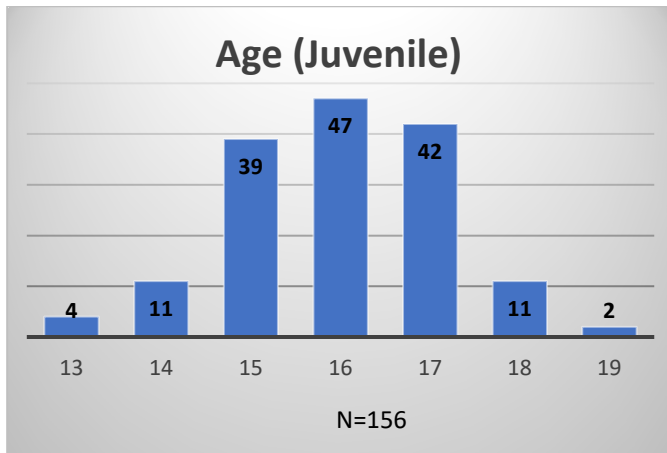

Daily Data Dashboard – October 17, 2023

Demographics for JTDC Population

Tuesday Morning Midnight Count

Total # of probation Involved youth¹: 1,307

¹ Probation Active: Any youth who is pending sentencing with an active social history, has been formally placed on probation or supervision with Cook County Juvenile Probation on the date of the report.

Daily Data Dashboard – October 17, 2023
Demographics for JTDC Population
Tuesday Morning Midnight Count