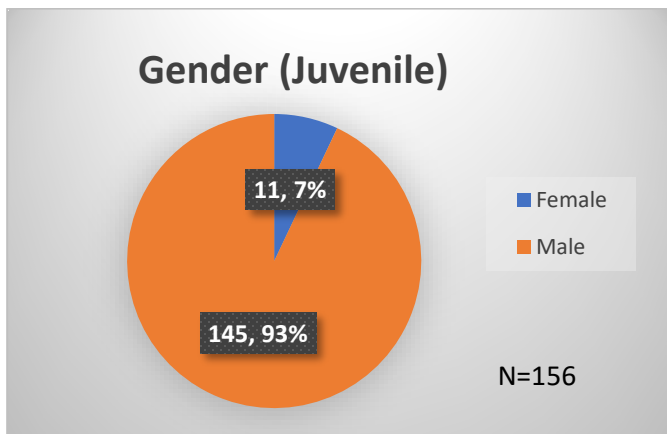

Daily Data Dashboard – October 17, 2023

Demographics for JTDC Population

Tuesday Morning Midnight Count

Total # of probation Involved youth¹: 1,307

¹ Probation Active: Any youth who is pending sentencing with an active social history, has been formally placed on probation or supervision with Cook County Juvenile Probation on the date of the report.